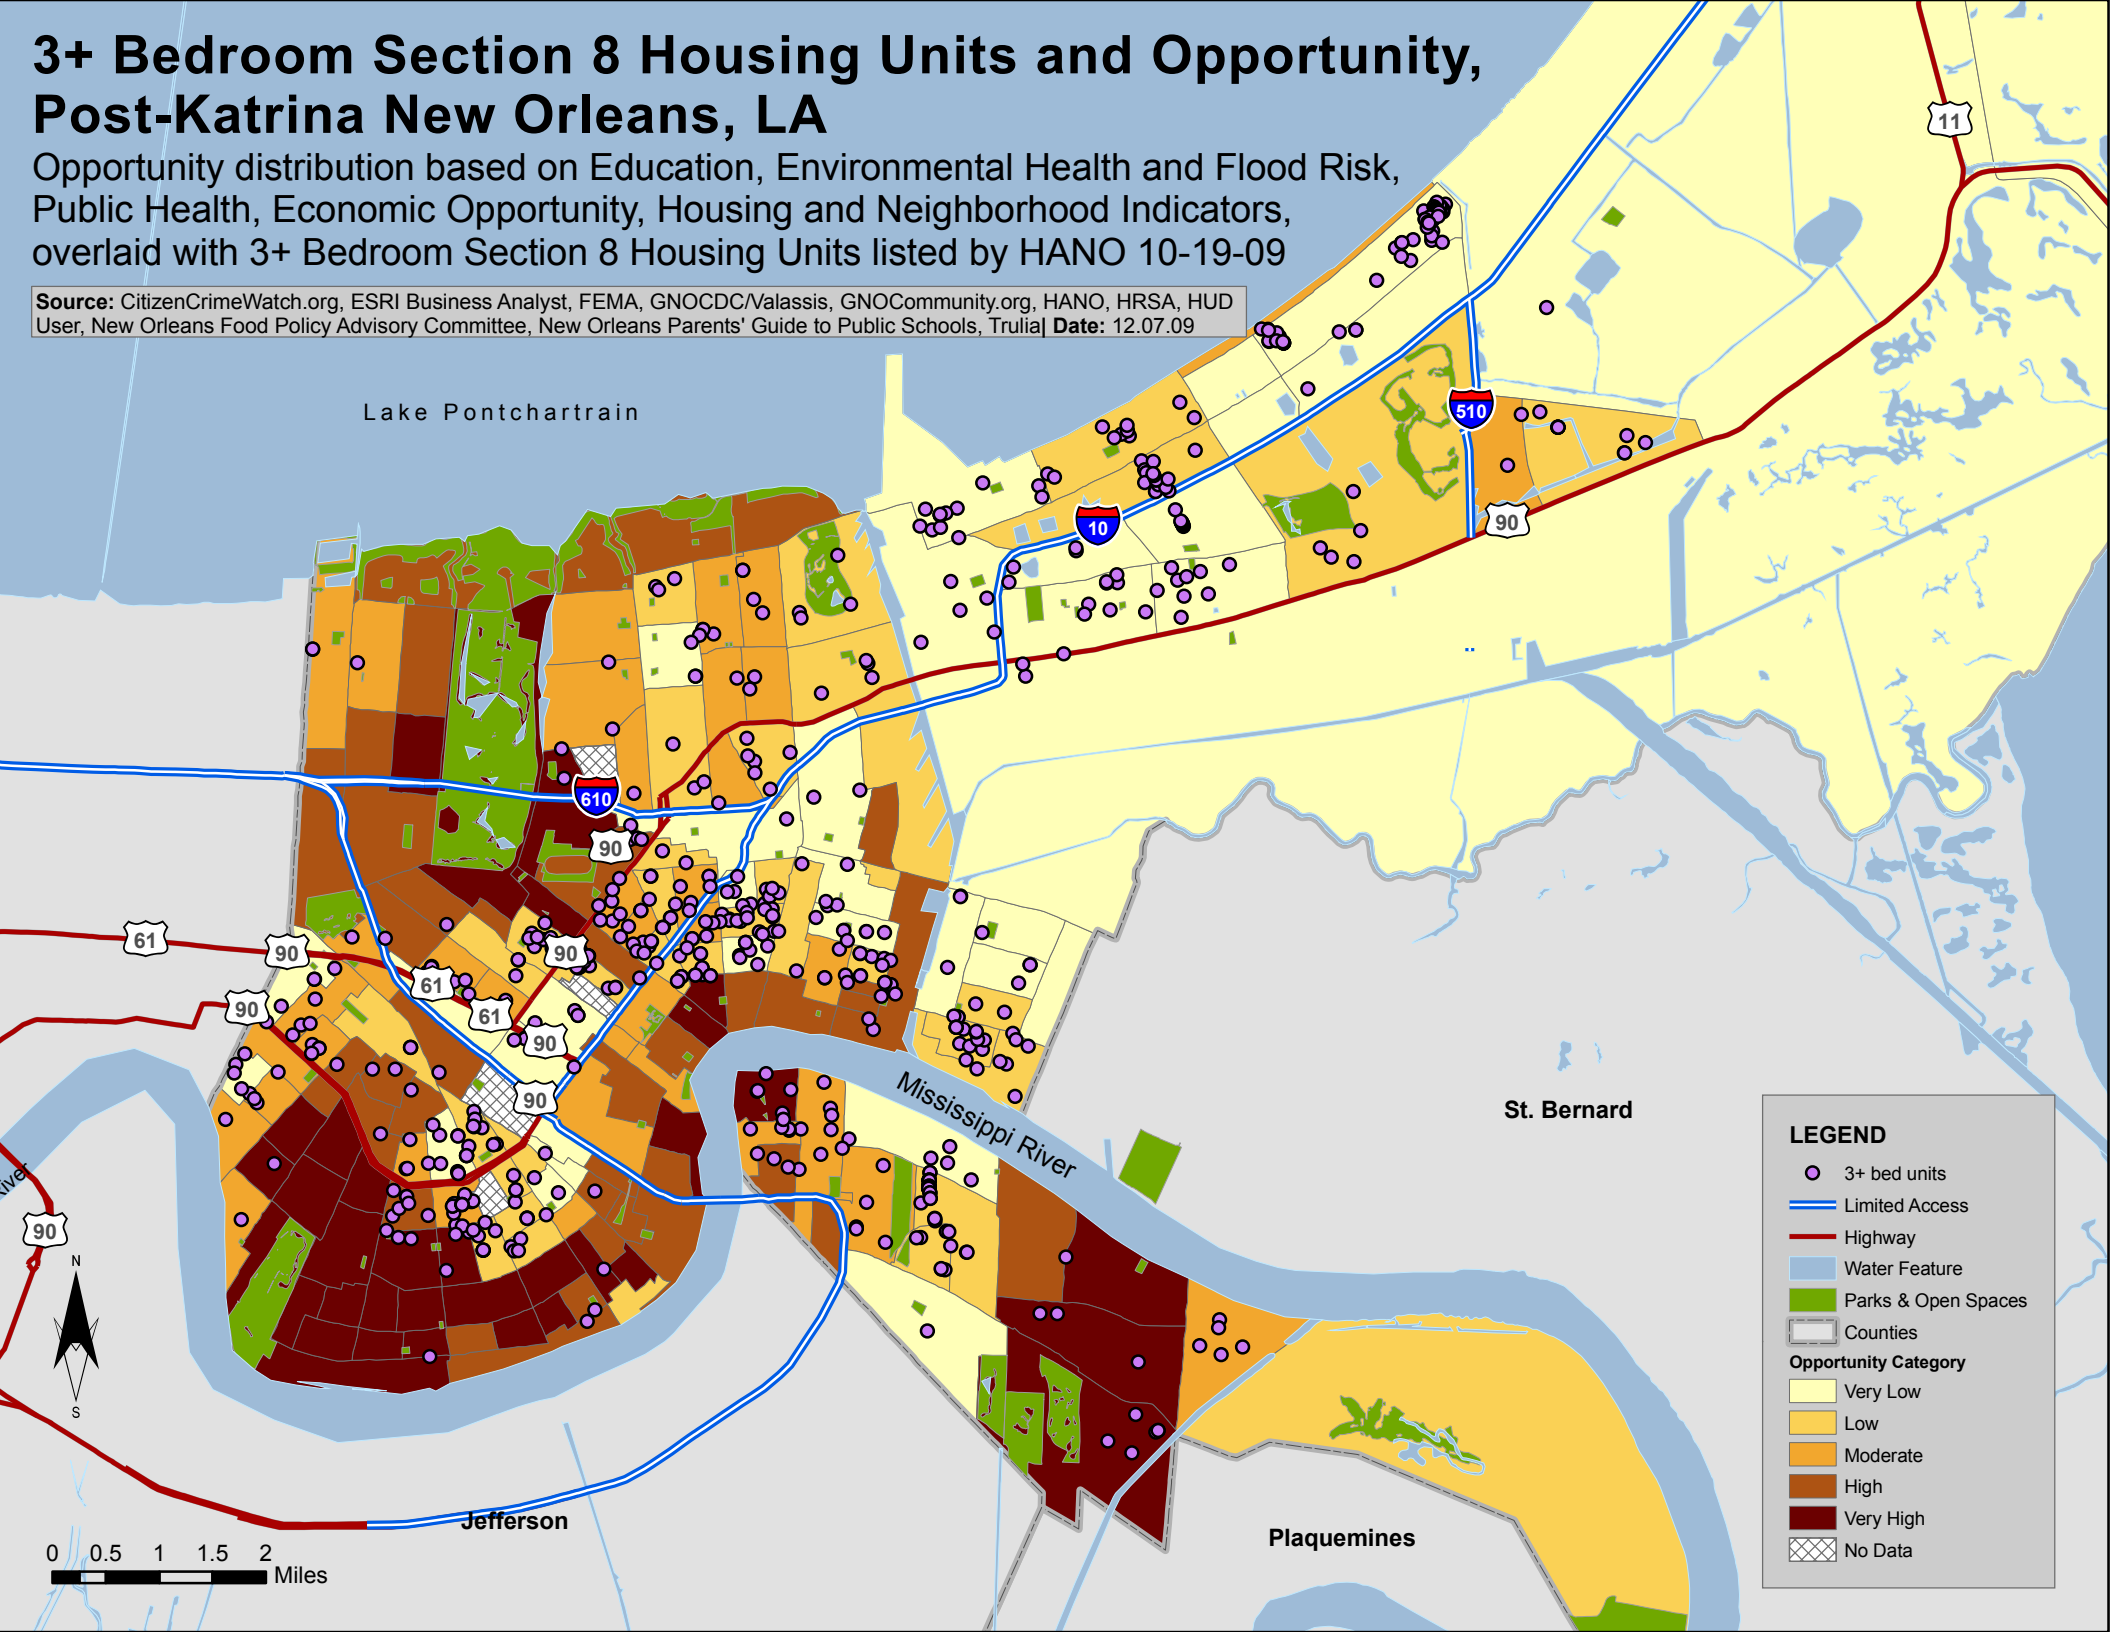

# 3+ Bedroom Section 8 Housing Units and Opportunity, Post-Katrina New Orleans, LA

Opportunity distribution based on Education, Environmental Health and Flood Risk, Public Health, Economic Opportunity, Housing and Neighborhood Indicators, overlaid with 3+ Bedroom Section 8 Housing Units listed by HANO 10-19-09

Source: CitizenCrimeWatch.org, ESRI Business Analyst, FEMA, GNOCDC/Valassis, GNOCommunity.org, HANO, HRSA, HUD User, New Orleans Food Policy Advisory Committee, New Orleans Parents' Guide to Public Schools, Trulia | Date: 12.07.09

Lake Pontchartrain

St. Bernard

Mississippi River

Jefferson

Plaquemines

## LEGEND

- 3+ bed units
- Limited Access
- Highway
- Water Feature
- Parks & Open Spaces
- Counties
- Opportunity Category**
  - Very Low
  - Low
  - Moderate
  - High
  - Very High
  - No Data

0 0.5 1 1.5 2 Miles